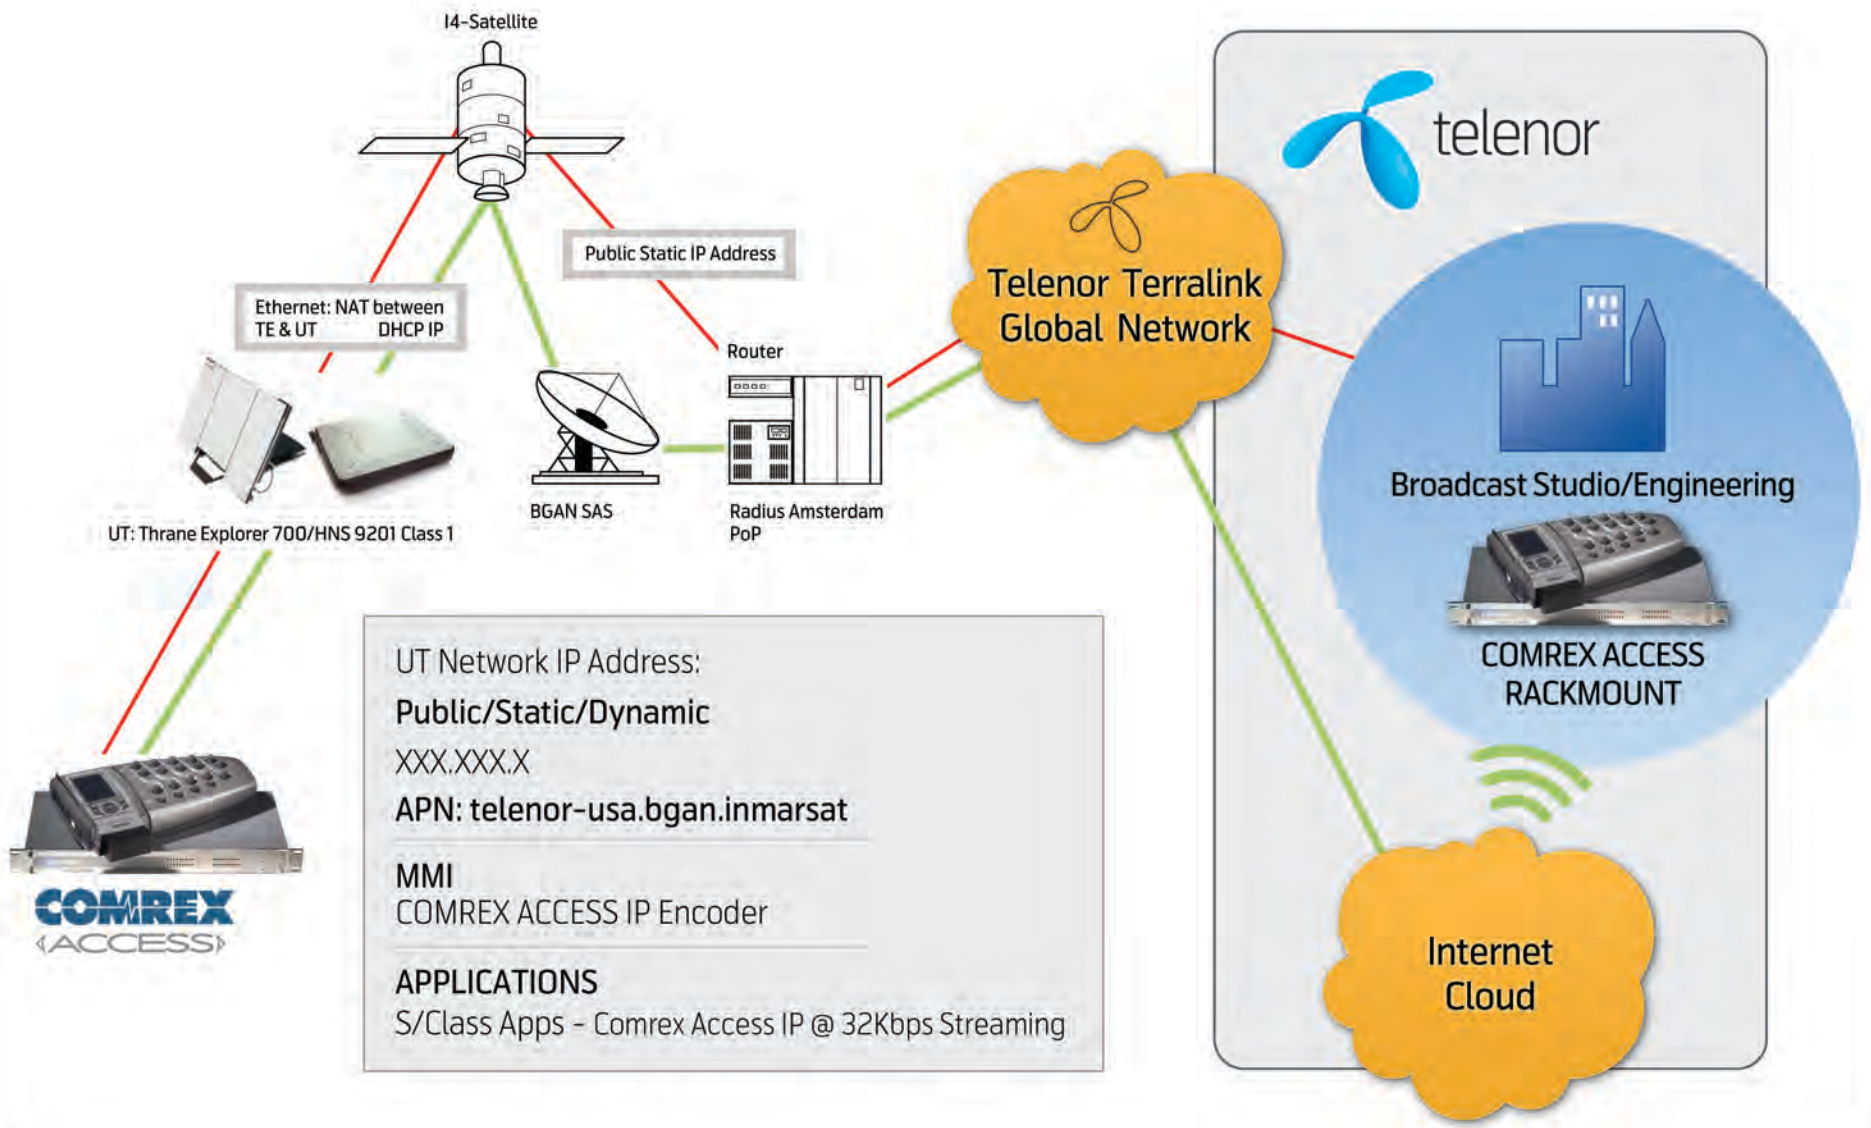

Live Audio Broadcast Solution using Inmarsat bgan (IP Streaming) with COMREX ACCESS

UT Network IP Address:
Public/Static/Dynamic
 XXX.XXX.X
APN: telenor-usa.bgan.inmarsat

MMI
 COMREX ACCESS IP Encoder

APPLICATIONS
 S/Class Apps - Comrex Access IP @ 32Kbps Streaming